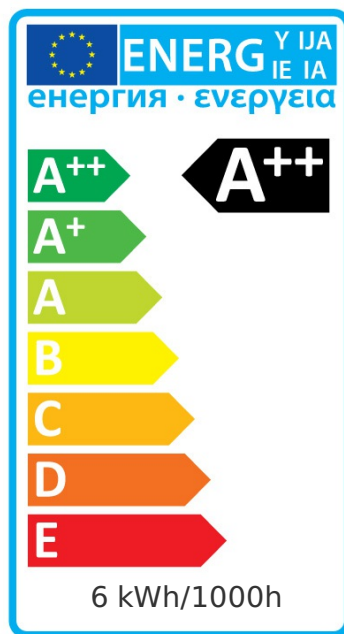

6W LED Filament GLS - BC, Satin, 2700K

Details

Product Code	05123
Volts	240
Watts	6
Cap Type	BC/B22
Colour / Finish	Satin
Colour Temp (K)	2700
Lumens	810
Equivalent Watts (approx)	60
Energy Rating	A++
Burn Hours	15000
Dimmable?	No
Box Qty	10
MOQ	1
Height (mm)	102
Diameter (mm)	60
CRI (ra)	80+
Switching Cycles	8000
Energy Consumption (kWh/1000h)	6
Driver Required	No
Ballast required	No
Transformer Required	No
Barcode	5013588051239
Inner Quantity	10
Outer Box Qty	100